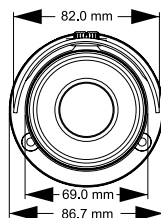

3 MEGAPIXEL IR BULLET CAMERA

H.264

FEATURES

- ▶ 3MP (2048 x 1536) Full Real Time Coding
- ▶ Maximum Resolution: 2048 x 1536
- ▶ ICR Auto Switch, True Day & Night
- ▶ 20 ~ 30m IR Night View Distance
- ▶ Third generation of dot matrix LED IR lights optional, small size, efficient heat dissipation, long lifespan
- ▶ 3D DNR, Digital WDR
- ▶ ROI Coding
- ▶ Support one-way audio and PoE power supply
- ▶ Support Smart Phone, iPad, Remote Monitoring
- ▶ Support P2P
- ▶ 3.6mm Fixed Lens
- ▶ H.264 / 36 IR LED
- ▶ Water Proof (IP66)
- ▶ DC 12V / Black & White Casing

DIMENSIONS

NIR C3032F-BW	
CAMERA	
Image Sensor	1 / 3 "CMOS
Image Size	2048 x 1536
Electronic Shutter	1 / 25 s ~ 1 / 100000 s
Min. Illumination	0 Lux (IR LED ON)
Lens	3.6 mm Fixed Lens
Lens Mount	M12
IMAGE	
Video Compression	H.264 / MJPEG
Resolution	3MP (2048 × 1536), 1080P (1920 × 1080), 720P (1280 × 720), D1, CIF, 480 x 240
Multi-stream	3MP (1 ~ 30fps) / 1920 x 1080 (1 ~ 30fps) / 1280 x 720 (1 ~ 10fps) / D1 (1 ~ 30fps) / CIF (1 ~ 30fps) / CIF (1 ~ 30fps) / 480 x 240 (1 ~ 30fps)
Bit rate	64 Kbps ~ 8 Mbps
Encode Mode	VBR / CBR
Quality	Five levels under VBR; Freely adjustable under CBR
Image Settings	ROI coding, Saturation, Brightness, Chroma, Contrast, Wide Dynamic, Sharpen, NR, etc. adjustable through client software or web browser
FUNCTIONS	
Remote Monitoring	IE browsing, CMS remote control
Online Connection	Support simultaneous monitoring for up to 10 users; Support multi-stream real time transmission
Protocol	TCP / IP, UDP, DHCP, NTP, RTSP, PPPoE, DDNS, Protocol SMTP, FTP
Storage	Network remote storage
Smart Alarm	Motion Alarm
Day & Night	ICR
PoE	Yes
IR Distance	20 ~ 30m
Water-proof	IP66
INTERFACES	
Network	RJ45
Audio	No
OTHERS	
Power Supply	DC 12V / PoE
Power Consumption	< 4W
IR Consumption ON	< 7W
Operating Environment	- 40 °C ~ 50 °C, 10 % ~ 90 % humidity
Dimensions	Φ 87mm × 219mm (Φ 3.4 in × 8.6 in)
Weight (net)	621 g (1.37 lbs)