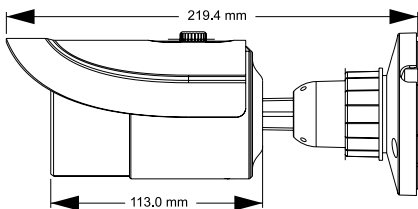

3 MEGAPIXEL IR BULLET CAMERA

H.264

FEATURES

- ▶ 3MP (2048 x 1536) Full Real Time Coding
- ▶ Maximum Resolution: 2048 x 1536
- ▶ ICR Auto Switch, True Day & Night
- ▶ 20 ~ 30m IR Night View Distance
- ▶ Third generation of dot matrix LED IR lights optional, small size, efficient heat dissipation, long lifespan
- ▶ 3D DNR, Digital WDR
- ▶ ROI Coding
- ▶ Support one-way audio and PoE power supply
- ▶ Support Smart Phone, iPad, Remote Monitoring
- ▶ Support P2P
- ▶ 3.6mm Fixed Lens
- ▶ H.264 / 36 IR LED
- ▶ Water Proof (IP66)
- ▶ DC 12V / Black & White Casing

DIMENSIONS

NIR C3032F-BW	
CAMERA	
Image Sensor	1 / 3 "CMOS
Image Size	2048 x 1536
Electronic Shutter	1 / 25 s ~ 1 / 100000 s
Min. Illumination	0 Lux (IR LED ON)
Lens	3.6 mm Fixed Lens
Lens Mount	M12
IMAGE	
Video Compression	H.264 / MJPEG
Resolution	3MP (2048 × 1536), 1080P (1920 × 1080), 720P (1280 × 720), D1, CIF, 480 x 240
Multi-stream	3MP (1 ~ 30fps) / 1920 x 1080 (1 ~ 30fps) / 1280 x 720 (1 ~ 10fps) / D1 (1 ~ 30fps) / CIF (1 ~ 30fps) / CIF (1 ~ 30fps) / 480 x 240 (1 ~ 30fps)
Bit rate	64 Kbps ~ 8 Mbps
Encode Mode	VBR / CBR
Quality	Five levels under VBR; Freely adjustable under CBR
Image Settings	ROI coding, Saturation, Brightness, Chroma, Contrast, Wide Dynamic, Sharpen, NR, etc. adjustable through client software or web browser
FUNCTIONS	
Remote Monitoring	IE browsing, CMS remote control
Online Connection	Support simultaneous monitoring for up to 10 users; Support multi-stream real time transmission
Protocol	TCP / IP, UDP, DHCP, NTP, RTSP, PPPoE, DDNS, Protocol SMTP, FTP
Storage	Network remote storage
Smart Alarm	Motion Alarm
Day & Night	ICR
PoE	Yes
IR Distance	20 ~ 30m
Water-proof	IP66
INTERFACES	
Network	RJ45
Audio	No
OTHERS	
Power Supply	DC 12V / PoE
Power Consumption	< 4W
IR Consumption ON	< 7W
Operating Environment	- 40 °C ~ 50 °C, 10 % ~ 90 % humidity
Dimensions	Φ 87mm × 219mm (Φ 3.4 in × 8.6 in)
Weight (net)	621 g (1.37 lbs)