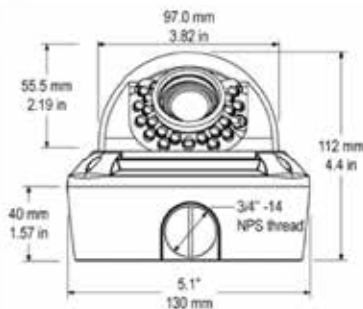

2 MEGAPIXEL FULL-HD IP OUTDOOR IR DOME CAMERA with ICR

ONVIF H.264

2 Megapixel Resolution
Infrared LED for Night Vision
Mechanical IR-Cut Filter
Micro SD Memory Slot
Power over Ethernet (PoE)
12 IR LED up to 32ft

FEATURES

Full HD IP IR Vandalproof Dome Camera
Digital Clarity CMOS Imaging Technology
1/2.8" CMOS with Mechanical ICR
Service BNC Output
Audio Input and Audio Output
Micro SD Memory Slot
Varifocal Lens 3.3-12mm
3 Axis Movement
12 pcs IR LED for 32-50 ft IR Distance
Water-Resistant IP66
DC12V / PoE

DIMENSIONS

Camera Dimensions

Base Hole Screw Dimensions

NIT-A212F

CAMERA

Sensor	Sony Exmor™ 1/2.8"
Max Resolution / FPS	1920×1080 / 30fps
Min. illumination	0.1Lux @ F1.2 (Color) (0 Lux IR LED On)
Day / Night	True Day / Night with ICR Filter
IR LEDs	15pc Super Flux IR LED 850nm for 10-15 Meters (33 - 49 feet)
Lens	3.3-12mm Vari-focal IR Corrected DC Auto IRIS
Video Output	Internal Service RCA output for BNC Video with IP Address OSD
Electronic Shutter	Auto / User 1/5 - 1/50,000; 50/60Hz software selectable

AUDIO

Input / Output	1 × RCA Input / 1 × RCA Output @ 1v Line Level
Audio Compression	G711 A-Law, G711 U-Law, RAW_PCM

GENERAL

Power	12V DC @ 520mA (IR LED On) / PoE Class 3
Temperature	Operating: 14 °F to 131 °F (-10 °C to 55 °C) Storage: -4 °F to 140 °F (-20 °C to 60 °C)
Operating Humidity	10% - 85% RH
Approvals	CE / FCC / RoHS Compliant / IP66 / IK10
Product Dimensions	130 × 112 mm (5.1" × 4.4")