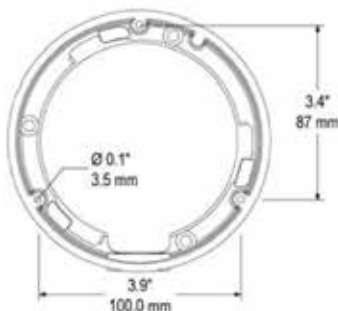

FEATURES

Full HD IP IR Vandalproof Dome Camera
Digital Clarity CMOS Imaging Technology
1/2.8" CMOS with Mechanical ICR
Service BNC Output
Audio Input and Audio Output
Micro SD Memory Slot
Varifocal Lens 3.3-12mm
3 Axis Movement
12 pcs IR LED for 32-50 ft IR Distance
Water-Resistant IP66
DC12V / PoE

DIMENSIONS

Camera Dimensions

Base Hole Screw Dimensions

NIT-A212F

CAMERA

Sensor	Sony Exmor™ 1/2.8"
Max Resolution / FPS	1920×1080 / 30fps
Min. illumination	0.1Lux @ F1.2 (Color) (0 Lux IR LED On)
Day / Night	True Day / Night with ICR Filter
IR LEDs	15pc Super Flux IR LED 850nm for 10-15 Meters (33 - 49 feet)
Lens	3.3-12mm Vari-focal IR Corrected DC Auto IRIS
Video Output	Internal Service RCA output for BNC Video with IP Address OSD
Electronic Shutter	Auto / User 1/5 - 1/50,000; 50/60Hz software selectable