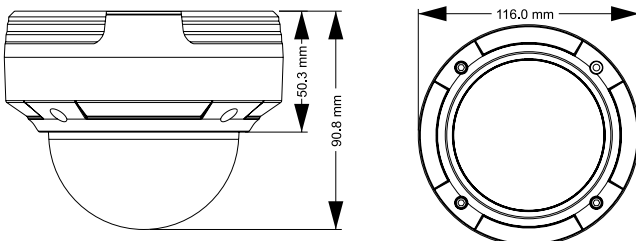

2 MEGAPIXEL IR DOME CAMERA

H.264

ONVIF

HDMI
OUTPUT

IP66
OUTDOOR

FEATURES

- ▶ 1080p (1920 x 1080) Full Real Time Coding
- ▶ Maximum Resolution: 1920 x 1080
- ▶ ICR Auto Switch, True Day & Night
- ▶ 10 ~ 20m IR Night View Distance Optional
- ▶ 3D DNR, Digital WDR
- ▶ Support Corridor Pattern
- ▶ ROI Coding
- ▶ PoE Power Supply Optional
- ▶ Support Smart Phone, iPad, Remote Monitoring
- ▶ Support P2P
- ▶ Support Triple Streams
- ▶ 3.6mm Fixed Lens
- ▶ H.264 / 24 IR LED
- ▶ Water Proof (IP66)
- ▶ DC 12V / White Casing

DIMENSIONS

NIT C222F-W	
CAMERA	
Image Sensor	1 / 3 "CMOS
Image Size	1920x1080
Electronic Shutter	1 / 25 s ~ 1 / 100000 s
Min. Illumination	0 Lux (IR LED ON)
Lens	3.6 mm Fixed Lens
Lens Mount	M12
IMAGE	
Video Compression	H.264 / MJPEG
Resolution	1080P (1920 x 1080), 720P (1280 x 720), D1, CIF, 480 x 240
Multi-stream	1920 x 1080 (1 ~ 30fps) / 1280 x 720 (1 ~ 30fps) / 1280 x 720 (1 ~ 10fps) / D1 (1 ~ 30fps) / CIF (1 ~ 30fps) / CIF (1 ~ 30fps) / 480 x 240 (1 ~ 30fps)
Bit rate	64 Kbps ~ 8 Mbps
Encode Mode	VBR / CBR
Quality	Five levels under VBR; Freely adjustable under CBR
Image Settings	Corridor pattern, Saturation, Brightness, Chroma, Contrast, Wide Dynamic, Sharpen, NR, etc. adjustable through client software or web browser
FUNCTIONS	
Remote Monitoring	IE browsing, CMS remote control
Online Connection	Support simultaneous monitoring for up to 4 users; Support multi-stream real time transmission
Protocol	TCP / IP, UDP, DHCP, NTP, RTSP, PPPoE, DDNS, Protocol SMTP, FTP
Storage	Network remote storage
Smart Alarm	Motion Alarm
Day & Night	ICR
PoE	Yes <input type="checkbox"/> No <input type="checkbox"/>
IR Distance	10 ~ 20m optional
Water-proof	IP66
INTERFACES	
Network	RJ45
Audio	No
OTHERS	
Power Supply	DC 12V / PoE <input type="checkbox"/> DC 12V <input type="checkbox"/>
Power Consumption	< 2.5W
IR Consumption ON	< 4.5W
Operating Environment	- 40 °C ~ 50 °C, 10 % ~ 90 % humidity
Dimensions	Φ116mm × 91mm (Φ4.6 in × 3.6 in)
Weight (net)	599 g (1.32 lbs)