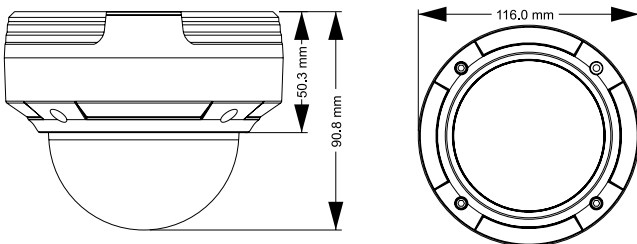

## FEATURES

- ▶ 3MP ( 2048 x 1536 ) Full Real Time Coding
- ▶ Maximum Resolution: 2048 x 1536
- ▶ ICR Auto Switch, True Day & Night
- ▶ 10 ~ 20m IR Night View Distance Optional
- ▶ 3D DNR, Digital WDR
- ▶ ROI Coding
- ▶ Support One-way Audio & PoE Power Supply Optional
- ▶ Support Smart Phone, iPad, Remote Monitoring
- ▶ Support P2P
- ▶ 3.6mm Fixed Lens
- ▶ H.264 / 24 IR LED
- ▶ Water Proof (IP66)
- ▶ DC 12V / White Casing

## DIMENSIONS

NIT C322F-W	
<b>CAMERA</b>	
Image Sensor	1 / 3 "CMOS
Image Size	2048 x 1536
Electronic Shutter	1 / 25 s ~ 1 / 100000 s
Min. Illumination	0 Lux ( IR LED ON )
Lens	3.6 mm Fixed Lens
Lens Mount	M12
<b>IMAGE</b>	
Video Compression	H.264 / MJPEG
Resolution	3MP ( 2048 × 1536 ), 1080P ( 1920 × 1080 ), 720P ( 1280 × 720 ), D1, CIF, 480 x 240
Multi-stream	3MP ( 1 ~ 30fps ) / 1920 x 1080 ( 1 ~ 30fps ) / 1280 x 720 ( 1 ~ 10fps ) / D1 ( 1 ~ 30fps ) / CIF ( 1 ~ 30fps ), CIF ( 1 ~ 30fps ) / 480 x 240 ( 1 ~ 30fps )
Bit rate	64 Kbps ~ 8 Mbps
Encode Mode	VBR / CBR
Quality	Five levels under VBR; Freely adjustable under CBR
Image Settings	ROI coding, Saturation, Brightness, Chroma, Contrast, Wide Dynamic, Sharpen, NR, etc. adjustable through client software or web browser
<b>FUNCTIONS</b>	
Remote Monitoring	IE browsing, CMS remote control
Online Connection	Support simultaneous monitoring for up to 10 users; Support multi-stream real time transmission
Protocol	TCP / IP, UDP, DHCP, NTP, RTSP, PPPoE, DDNS, Protocol SMTP, FTP
Storage	Network remote storage
Smart Alarm	Motion Alarm
Day & Night	ICR
PoE	Yes <input type="checkbox"/> No <input type="checkbox"/>
IR Distance	10 ~ 20 m optional
Water-proof	IP66
<b>INTERFACES</b>	
Network	RJ45
Audio	One-way audio (MIC IN × 1)
<b>OTHERS</b>	
Power Supply	DC 12V / PoE <input type="checkbox"/> DC 12V <input type="checkbox"/>
Power Consumption	< 4W
IR Consumption ON	< 5.5W
Operating Environment	- 40 °C ~ 50 °C, 10 % ~ 90 % humidity
Dimensions	Φ116mm × 91mm (Φ4.6 in × 3.6 in)
Weight ( net )	381 g (0.84 lbs)