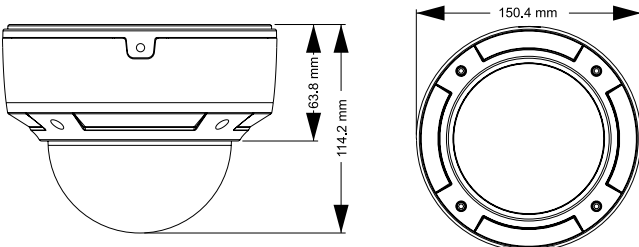

DIMENSIONS

NIT C332FV-W	
CAMERA	
Image Sensor	1 / 3 "CMOS
Image Size	2048 x 1536
Electronic Shutter	1 / 25 s ~ 1 / 100000 s
Min. Illumination	0 Lux (IR LED ON)
Lens	2.8 ~ 12 mm Vari-focal Lens
Lens Mount	CS Φ14
IMAGE	
Video Compression	H.264 / MJPEG
Resolution	3MP (2048 × 1536), 1080P (1920 × 1080), 720P (1280 × 720), D1, CIF, 480 x 240
Multi-stream	3MP (1 ~ 30fps) / 1920 x 1080 (1 ~ 30fps) / 1280 x 720 (1 ~ 10fps) / D1 (1 ~ 30fps) / CIF (1 ~ 30fps), CIF (1 ~ 30fps) / 480 x 240 (1 ~ 30fps)
Bit rate	64 Kbps ~ 8 Mbps
Encode Mode	VBR / CBR
Quality	Five levels under VBR; Freely adjustable under CBR
Image Settings	ROI coding, Saturation, Brightness, Chroma, Contrast, Wide Dynamic, Sharpen, NR, etc. adjustable through client software or web browser
FUNCTIONS	
Remote Monitoring	IE browsing, CMS remote control
Online Connection	Support simultaneous monitoring for up to 10 users; Support multi-stream real time transmission
Protocol	TCP / IP, UDP, DHCP, NTP, RTSP, PPPoE, DDNS, Protocol SMTP, FTP
Storage	TF card local storage, network remote storage
Smart Alarm	Motion Alarm, Sensor alarm
Day & Night	ICR
PoE	Yes
IR Distance	20 ~ 30 m optional
Water-proof	IP66
INTERFACES	
Network	RJ45
Audio	One-way audio (MIC IN × 1)
OTHERS	
Power Supply	DC 12V / PoE
Power Consumption	< 4W
IR Consumption ON	< 5.5W
Operating Environment	- 40 °C ~ 50 °C, 10 % ~ 90 % humidity
Dimensions (mm)	Φ150mm × 114mm (Φ5.9 in x 4.5 in)
Weight (net)	990 g (2.18 lbs)