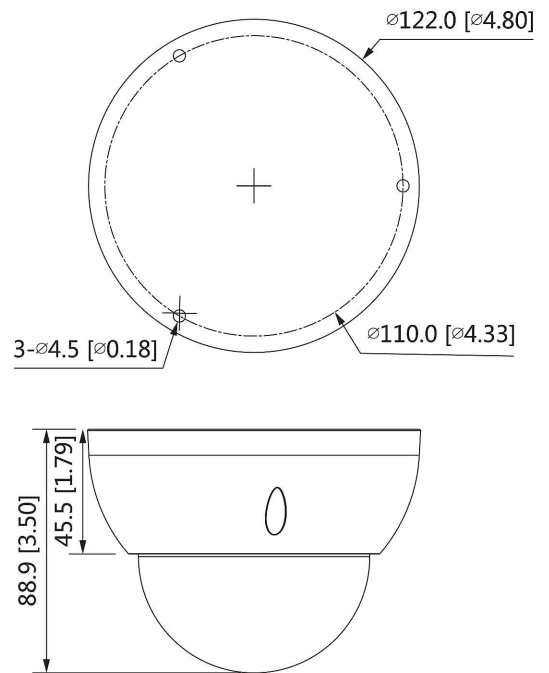

# EYEMAX 8MP Starlight Network Dome Camera, Motorized VF Lens

H.264 / H.265 CODEC • 131.2ft (40m) IR Range • 2.7 ~ 13.5mm Motorized Lens • 120dB WDR • 12VDC or PoE(802.3af) • IP67 • IK10 • UL Listed