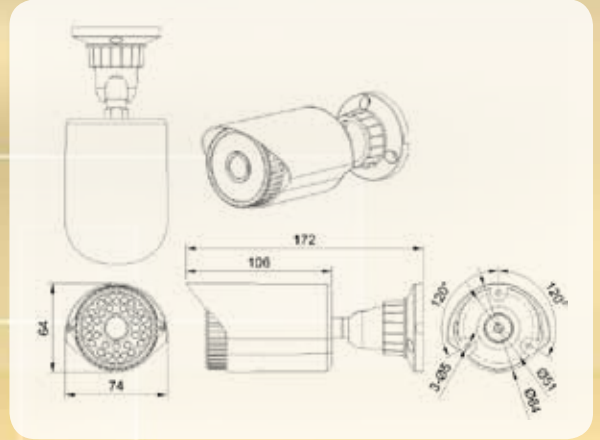

DIMENSIONS

DIMENSIONS

* HDD NOT INCLUDED