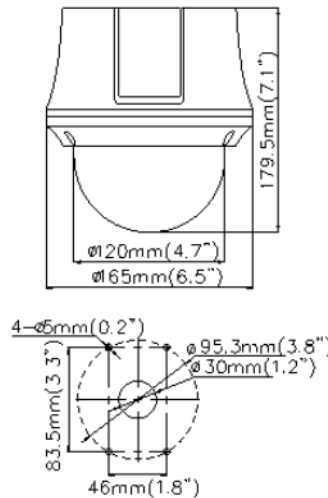

Dimensions:

Platinum 1080P TVI PTZ High Speed Dome Camera 2.1MP PTZH212X23-C

CAMERA	
Image Sensor	1/3" Progressive Scan CMOS
Min. Illumination	Color: 0.05Lux@(F1.6,AGC ON); B/W: 0.01Lux@(F1.6,AGC ON)
Max. Image Resolution	1920 x 1080
White Balance	Auto / Manual /ATW/Indoor/Outdoor
AGC	Auto / Manual
S / N Ratio	≥ 50dB
3D DNR	Support
BLC	Support
DWDR	Support
Shutter Time	1-1/10,000s
Day & Night	IR Cut Filter
Privacy Mask	8 privacy masks programmable; a maximum of 8 zones can be masked simultaneously on the same video screen
Lens	
Focal Length	4-92mm, 23x
Digital Zoom	16X
Zoom Speed	Approx.3s(Optical Wide-Tele)
Angle of View	49-2.2 degree (Wide-Tele)
Min. Working Distance	10-1000mm(Wide-Tele)
Aperture Range	F1.6-F3.5
Focus Mode	Auto / Semiautomatic / Manual
Pan and Tilt	
Pan Range	360° endless
Pan Speed	Pan Manual Speed: 0.1°-160°/s,Pan Preset Speed: 160°/s
Tilt Range	0-90° (Auto Flip)
Tilt Speed	Tilt Manual Speed: 0.1°-120°/s,Tilt Preset Speed: 120°/s
Number of Preset	256
Patrol	8 patrols, up to 32 presets per patrol
Pattern	4 patterns, with the total recording time not less than 10 minutes
Park action	Preset / Patrol / Pattern / Pan scan / Tilt scan / Panorama scan
Scheduled Task	Auto scan / Frame scan / Random scan / Patrol / Pattern / Preset / Panorama scan / Tilt scan /
RS-485 communication diagnosis	Support
Input/ Output	
HD Output	1 1080P output, 1.0V[p-p] / 75Ω, NTSC (or PAL) composite, BNC
CVBS Output	1.0V[p-p] / 75Ω, NTSC (or PAL) composite, BNC
Alarm Input	2
Alarm Output	1
RS-485 Interface	Half-duplex mode;Self-adaptive Pelco-P, Pelco-D protocol

Video Solutions for Security Professionals™

Platinum 1080P TVI PTZ High Speed Dome Camera 2.1MP PTZH212X23-C

General	
Power	24V AC , Max. 12W
Working Temperature / Humidity	-30 ° C -65 ° C (-22 ° F-149°F)/90% or less
Impact Protection	IK08
Dimensions	Φ6.5" ×7.1" (Φ165×179.5mm)
Weight (approx.)	4.4lbs (2.0kg)