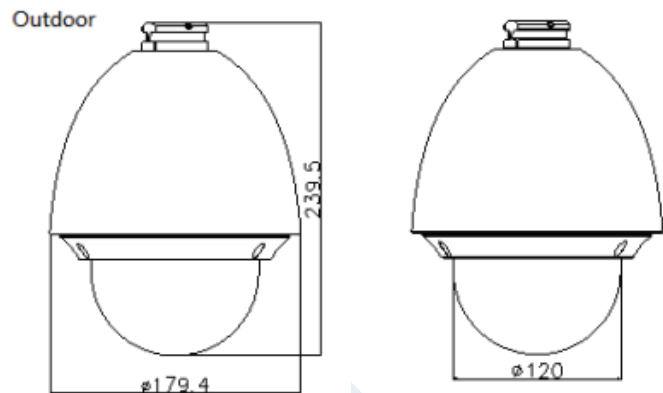

## Key Features:

- 2.1MP High Definition
- 1/3" CMOS
- 1920X1080P@30fps
- Adopts HDTV Technology
- 23x Optical Zoom
- True Day/Night, 3D DNR, DWDR, Privacy Masking
- AC 24V, IP66
- 4"(Φ)
- Wall Mount Bracket Included

## Dimensions: