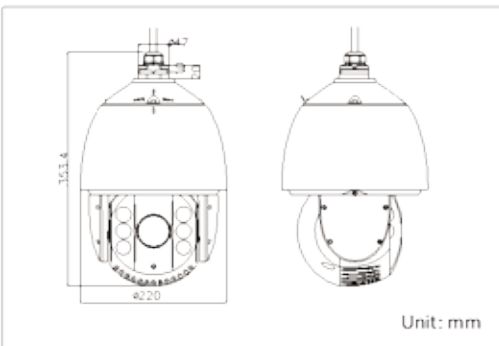

Dimensions

PTZH773X23IR	
Camera	
Image Sensor	1 / 3" Sensor
Effective Pixel	1490K
Horizontal Resolution	950TVL
Signal System	PAL / NTSC
Min. Illumination	Color: 0.2Lux@(F1.6,AGC ON) ; B / W: 0.02Lux@(F1.6,AGC ON)
White Balance	Auto / Manual / ATW / Indoor / Outdoor
AGC	Auto / Manual
S / N Ratio	≥ 50dB
3D DNR	Support
Digital WDR	Support
EIS	Support
Backlight Compensation	Support
Shutter Time	1-1 / 10,000s
Day & Night	IR Cut Filter
Digital Zoom	16x
Privacy Mask	8 privacy masks programmable; a maximum of 8 zones can be masked simultaneously on the same video screen
Focus Model	Auto / Semiautomatic / Manual
Lens	
Focal Length	4-92mm, 23X
Zoom Speed	Approx.4.0s(Optical Wide-Tele)
Angle of View	49-2.2 degree(Wide-Tele)
Min. Working Distance	10-1000mm (Wide-Tele)
Aperture	F1.6-F3.7
Pan and Tilt	
Pan Range	360° endless
Pan Speed	Pan Manual Speed: 0.1° -160° / s; Pan Preset Speed: 240° / s
Tilt Range	-15° -90° (Auto Flip)
Tilt Speed	Tilt Manual Speed: 0.1° -120° / s; Tilt Preset Speed: 200° / s
Proportional Zoom	Rotation speed can be adjusted automatically according to zoom multiples
Number of Preset	256
Patrol	8 patrols, up to 32 presets per patrol
Pattern	4 patterns, with the total recording time not less than 10 minutes
Power-off Memory	Support
Park Action	Preset / Patrol / Pattern / Pan scan / Tilt scan / Frame Scan / Random scan / Panorama scan
PTZ Position Display	On/Off
Preset Freezing	Support
Scheduled Task	Preset / Patrol / Pattern / Pan scan / Tilt scan / Frame Scan / Random scan / Panorama scan
RS-485 communication diagnosis	Support
Infrared	
IR Distance	394ft(120m)
IR Intensity	Automatically adjusted, depending on the zoom ratio
Input / Output	
Monitor Output	1 HD TVI output , (1.0V[p-p] / 75Ω, NTSC (or PAL) composite, BNC)
RS-485 Interface	Half-duplex mode; Pelco-P, Pelco-D protocol
UTC function	Self-adaptive PELCO_C
General	
Menu Language	English, Chinese
Power	24VAC; Max. 20W (Heater On), Max. 12W(Heater Off);
Working Temperature / Humidity	-22° F-149° F(-30° C-65° C) 90% or less
Protection Level	IP66 standard (outdoor dome) TVS 4,000V lightning protection, surge protection and voltage transient protection
Dimensions	Φ 8.66" × 13.91" (Φ 220 × 353.4mm)
Weight (approx.)	12.13lbs(5.5kg)