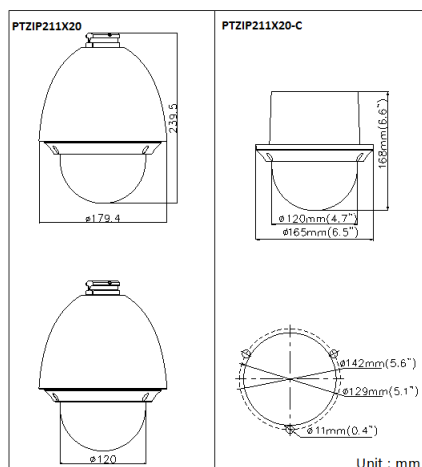

Dimensions

PTZIP211X20/PTZIP211X20-C	
Camera	
Image sensor	1/3" Progressive Scan CMOS
Effective pixel	1280(H) × 720(V)
Min. illumination	Color: 0.05Lux @ (F1.6, AGC On), B/W: 0.01Lux @ (F1.6, AGC On)
White balance	Auto/Manual/ATW/Indoor/Outdoor/Daylight lamp/Sodium lamp
AGC	Auto / Manual
S / N ratio	≥ 52dB
Digital noise reduction	3D DNR
Backlight compensation	BLC
Wide dynamic range	Digital WDR
Defog	Support
Shutter speed	1/1 ~ 1/10,000s
Day & Night	IR Cut Filter
Digital zoom	16X
Focus mode	Auto / Semiautomatic / Manual
Privacy Mask	2 privacy masks programmable
Lens	
Focal length	4.7-94mm, 20x
Zoom speed	Approx.3s (Optical Wide-Tele)
Angle of view	58.3 ~ 3.2 degree (Wide-Tele)
Min. working distance	10 ~ 1000mm (Wide-Tele)
Aperture range	F1.6 ~ F3.5
Pan and Tilt	
Pan / Tilt range	Pan: 360° endless; Tilt: -2° ~ 90° (Auto Flip)
Pan / Tilt speed	Pan manual speed: 0.1° ~ 160° /s, Pan preset speed: 160° /s Tilt manual speed: 0.1° ~ 120° /s, Tilt preset speed: 120° /s
Proportional zoom	Rotation speed can be adjusted automatically according to zoom multiples
Number of preset	256
Patrol	8 patrols, up to 32 presets per patrol
Park action	Pattern/Pan scan/Tilt scan/Frame scan/Panorama scan/Random scan
Power-off memory	Support
PTZ position display	On / off
Preset freezing	Support
Local Video and Audio	
Alarm input / output	1 input 0-5v DC / 1 relay output, alarm response actions configurable
Audio input / output	1 mic/Line in, 2-2.4V(p-p); output impedance: 1KΩ, ±10% / 1 output, Line level, impedance: 600Ω
Network	
Ethernet	10Base-T / 100Base-TX, RJ45 connector
Max. image resolution	1280 × 720
Frame rate	60Hz: 30 fps (1280 × 720); 50Hz: 25 fps (1280 × 720)
Image compression	H.264/MJPEG
SVC	Support
ROI encoding	Support 2 areas with adjustable levels
Audio compression	G.711u / G.711a / G.726 / MP2L2
Protocols	IPv4/IPv6, HTTP, HTTPS, 802.1X, QoS, FTP, SMTP, UPnP, SNMP, DNS, DDNS, NTP, RTSP, RTP, TCP, UDP, IGMP, ICMP, DHCP, PPPoE
Simultaneous live view	Up to 6
Streams	Dual streams
SD memory card	Built-in micro SD card slot, up to 64GB, support edge recording
User/Host Level	Up to 32 users, 3 Levels: Administrator, Operator, User
Security measures	User authentication (ID and PW), Host authentication (MAC address), IP address filtering
Integration	
Application programming	Open-ended API, support Onvif, PSIA and CGI
Web Browser	IE 7+, Chrome 18+, Firefox 5.0+, Safari 5.02+
General	
Power	24VAC/PoE+(802.3at), Max18W; -C: 24VAC/PoE(802.3af), Max 12W
Working temperature	-22° F ~ 149° F (-30° C ~ 65° C); -C: 14° F ~ 122° F (-10° C ~ 50° C)
Humidity	90% or less
Protection level	IP66 standard (PTZIP211X20) TVS 4,000V lightning protection, surge protection and voltage transient protection
Dimensions	φ7.06" × 9.43" (φ179.4 × 239.5mm) (PTZIP211X20) φ6.50" × 6.61" (φ165 × 168mm) (PTZIP211X20-C)
Weight	Approx. 4.41lbs (2Kg)