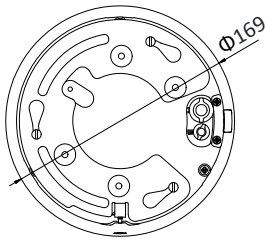

#### Key Features

- 1/2.8" progressive scan CMOS
- Up to 1920 × 1080 resolution
- Min. illumination:  
Color: 0.005 Lux @(F1.6, AGC ON)  
B/W: 0.001 Lux @(F1.6, AGC ON)  
0 Lux with IR
- 25× optical zoom, 16× digital zoom
- 120 dB WDR, 3D DNR, HLC, BLC, Smart IR
- Up to 164ft(50 m) IR distance
- 12 VDC & PoE+ (802.3 at, class4)
- Support H.265+/H.265 video compression

**Dimensions**

Unit: mm