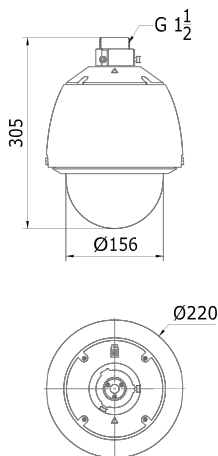

PTZIP741X20

1.3 MP Network Speed Dome

Key features

- 1/3" sensor
- 1280 × 960 HD resolution
- 20X Optical Zoom
- True Day/Night, 3D DNR, Digital WDR
- 3D intelligent positioning

Dimensions

PTZIP741X20	
Camera	
Image Sensor	1/3" sensor
Effective Pixel	1320K pixels
Min. Illumination	Color: 0.05Lux@(F1.4, AGC ON), B/W: 0.01Lux@(F1.4, AGC ON)
White Balance	Auto / Manual / ATW/Indoor/Outdoor/Daylight lamp/Sodium lamp
AGC	Auto / Manual
S / N Ratio	≥ 50dB
Digital Noise Reduction	3D DNR
Backlight Compensation	BLC
Wide Dynamic Range	Digital WDR
Shutter Speed	1 ~ 1/10,000s
Day & Night	IR Cut Filter
Focus Mode	Auto / Semiautomatic / Manual
Lens	
Focal Length	4.7 ~ 94.0mm, 20x
Zoom Speed	Approx.3s(Optical Wide-Tele)
Angle of View	58.3 ~ 3.2 degree (Wide-Tele)
Min. Working Distance	10 ~ 1,000mm(Wide-Tele)
Aperture Range	F1.4 ~ F3.5
Pan and Tilt	
Pan / Tilt Range	Pan: 360° endless; Tilt: -5° ~ 90° (Auto Flip)
Pan / Tilt Speed	Pan Manual Speed: 0.1° ~ 250° /s, Pan Preset Speed: 300° /s Tilt Manual Speed: 0.1° ~ 150° /s, Tilt Preset Speed: 200° /s
Proportional Zoom	Rotation speed can be adjusted automatically according to zoom multiples
Number of Preset	256
Patrol	8 patrols, up to 32 presets per patrol
Park action	Pattern / Pan scan / Tilt scan / Random scan / Frame scan / Panorama scan
Input/ Output	
Audio Input	Audio input (Line input), 2 ~ 2.4V[p-p]; output impedance: 1KΩ ± 10%
Audio Output	Line level, impedance: 600Ω
Network	
Ethernet	10Base-T / 100Base-TX, RJ45 connector
Max. Image Resolution	1280 × 960
Frame Rate	60Hz: 30fps(1280 × 960), 30fps (1280 × 720) 50Hz: 25fps(1280 × 960), 25fps (1280 × 720)
Image Compression	H.264 / MPEG4
Audio Compression	G.711u /G.711a /G.726
Protocols	IPv4/IPv6, HTTP, HTTPS, 802.1x, Qos, FTP, SMTP, UPnP, SNMP, DNS, DDNS, NTP, RTSP, RTP, TCP/IP, UDP, IGMP, ICMP, DHCP, PPPoE
Simultaneous Live View	Up to 6
Streams	Dual Streams
Mini SD Memory Card	Micro SD Slot, up to 32GB
User/Host Level	Up to 32 users,3 Levels: Administrator, Camera control, Live view only
Security Measures	User authentication (ID and PW), Host authentication (MAC address)
Integration	
Application programming	Open-ended API, support Onvif, PSIA and CGI
Web Browser	IE 7, IE 8, IE 9, Chrome 8 +, Firefox 3.5 +, Safari 5 +
General	
Power	24 VAC/POE+; Max. 22W
Working Temperature	-22° F ~ 149° F(-30° C ~ 65° C)
Humidity	90% or less
Protection Level	IP66 standard TVS 4,000V lightning protection, surge protection and voltage transient protection
Dimension	Φ8.66" × 12.02" (Φ220 × 305mm without bracket)
Weight (approx.)	11.02lbs(5Kg without bracket)