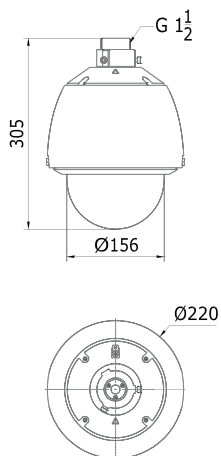

### Dimensions

PTZIP742X30	
<b>Camera</b>	
Image Sensor	1/2.8" sensor
Effective Pixel	2230K pixels
Min. Illumination	Color: 0.05Lux@F1.6, AGC ON; B/W: 0.01Lux@F1.6, AGC ON
White Balance	Auto / Manual / ATW/Indoor/Outdoor/Daylight lamp/Sodium lamp
AGC	Auto / Manual
S / N Ratio	≥ 52dB
Digital Noise Reduction	3D DNR
Backlight Compensation	BLC
Wide Dynamic Range	128X Digital WDR
Shutter Speed	1 ~ 1/10,000s
Day & Night	IR Cut Filter
Focus Mode	Auto / Semiautomatic / Manual
<b>Lens</b>	
Focal Length	4.3 ~ 129mm, 30x
Zoom Speed	Approx 3s(Optical Wide-Tele)
Angle of View	65.1 ~ 2.34 degree (Wide-Tele)
Min. Working Distance	10 ~ 1500mm(Wide-Tele)
Aperture Range	F1.6 ~ F5.0
<b>Pan and Tilt</b>	
Pan / Tilt Range	Pan: 360° endless; Tilt: -5° ~ 90° (Auto Flip)
Pan / Tilt Speed	Pan Manual Speed: 0.1° ~ 250° /s, Pan Preset Speed: 300° /s Tilt Manual Speed: 0.1° ~ 150° /s, Tilt Preset Speed: 200° /s
Proportional Zoom	Rotation speed can be adjusted automatically according to zoom multiples
Number of Preset	256
Patrol	8 patrols, up to 32 presets per patrol
Park action	Pattern/Pan scan/Tilt scan/Frame scan/Panorama scan/Random scan
Power-off Memory	Support
<b>Input/ Output</b>	
Audio Input	Audio input (Line input), 2 ~ 2.4V(p-p); output impedance: 1KΩ, ±10%
Audio Output	Line level, impedance: 600Ω
<b>Network</b>	
Ethernet	10Base-T / 100Base-TX, RJ45 connector
Max. Image Resolution	1920 × 1080
Frame Rate	60Hz: 30 fps (1920 × 1080), 30 fps (1280 × 960), 30 fps (1280 × 720) 50Hz: 25 fps (1920 × 1080), 25 fps (1280 × 960), 25 fps (1280 × 720)
Image Compression	H.264 / MPEG4
Audio Compression	G.711u / G.711a / G.726
Protocols	IPv4/IPv6, HTTP, HTTPS, 802.1x, Qos, FTP, SMTP, UPnP, SNMP, DNS, DDNS, NTP, RTSP, RTP, TCP, UDP, IGMP, ICMP, DHCP, PPPoE
Simultaneous Live View	Up to 6
Streams	Dual Streams
Mini SD Memory Card	Micro SD Slot, up to 32GB
User/Host Level	Up to 32 users, 3 Levels: Administrator, Camera control, Live view only
Security Measures	User authentication (ID and PW), Host authentication (MAC address), IP address filtering
<b>Integration</b>	
Application programming	Open-ended API, support Onvif, PSIA and CGI
Web Browser	IE 7, IE 8, IE 9, Chrome 8 +, Firefox 3.5 +, Safari 5 +
<b>General</b>	
Power	24 VAC / PoE+ Max. 22W/14W (Heater On / Off)
Working Temperature	-22° F ~ 149° F (-30° C ~ 65° C)
Humidity	90% or less
Protection Level	IP66 standard (outdoor dome) TVS 4,000V lightning protection, surge protection and voltage transient protection
Dimensions	Φ8.66" × 12.02" (Φ220 × 305mm without bracket)
Weight (approx.)	11.02lbs(5Kg without bracket)