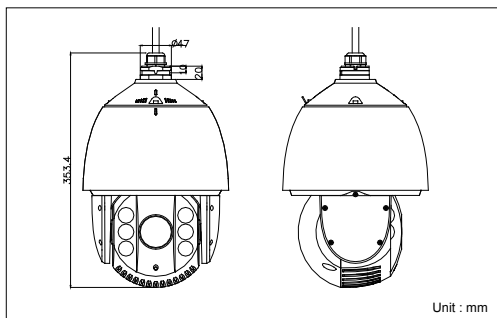

Dimensions

PTZIP772X30IR	
Camera	
Image Sensor	1/2.8" sensor
Effective Pixel	2230K pixels
Min. Illumination	Color:0.05Lux@F1.6, AGC ON; B/W: 0.01 Lux@F1.6, AGC ON; 0 Lux with IR
White Balance	Auto / Manual /ATW/Indoor/Outdoor/Daylight lamp/Sodium lamp
AGC	Auto / Manual
S / N Ratio	≥ 52dB
Digital Noise Reduction	3D DNR
Backlight Compensation	BLC
Wide Dynamic Range	128X Digital WDR
Shutter Speed	1 ~ 1/10,000s
Day & Night	IR Cut Filter
Focus Mode	Auto / Semiautomatic / Manual
Lens	
Focal Length	4.3 ~ 129mm, 30x
Zoom Speed	Approx 3s(Wide-Tele)
Angle of View	65.1 ~ 2.34 degree (Wide-Tele)
Min. Working Distance	10 ~ 1500mm(Wide-Tele)
Aperture Range	F1.6 ~ F5.0
Pan and Tilt	
Pan / Tilt Range	Pan: 360° endless; Tilt: -15° ~ 90° (Auto Flip)
Pan / Tilt Speed	Pan Manual Speed: 0.1° ~ 160° /s, Pan Preset Speed: 240° /s Tilt Manual Speed: 0.1° ~ 120° /s, Tilt Preset Speed: 200° /s
Proportional Zoom	Rotation speed can be adjusted automatically according to zoom multiples
Number of Preset	256
Park action	Pattern/Pan scan/Tilt scan/Frame scan/Panorama scan/Random scan
Patrol	8 patrols, up to 32 presets per patrol
Power-off Memory	Support
Infrared	
IR Distance	Up to 100m
IR Intensity	Automatically adjusted depending on the zoom ratio
Input/ Output	
Audio Input	Audio input (LINE input), 2 ~ 2.4V(p-p); output impedance: 1KΩ, ±10%
Audio Output	Line level, impedance: 600Ω
Network	
Ethernet	10Base-T / 100Base-TX, RJ45 connector
Max. Image Resolution	1920 × 1080
Frame Rate	60Hz: 30 fps (1920 × 1080), 30 fps (1280 × 960), 30 fps (1280 × 720) 50Hz: 25 fps (1920 × 1080), 25 fps (1280 × 960), 25 fps (1280 × 720)
Image Compression	H.264/MPEG4
Audio Compression	G.711u /G.711a /G.726
Protocols	IPv4/IPv6, HTTP, HTTPS, 802.1x, Qos, FTP, SMTP, UPnP, SNMP, DNS, DDNS, NTP, RTSP, RTP, TCP, UDP, IGMP, ICMP, DHCP, PPPoE
Simultaneous Live View	Up to 6
Streams	Dual Streams
Mini SD Memory Card	MicroSD Slot, up to 32GB
User/Host Level	Up to 32 users, 3 Levels: Administrator, Camera control, Live view only
Security Measures	User authentication (ID and PW), Host authentication (MAC address), IP address filtering
Integration	
Application programming	Open-ended API, support Onvif, PSIA and CGI
Web Browser	IE 7, IE8, IE9, Chrome 8+, Firefox 3.5+, Safari 5+
General	
Power	24 VAC / High-PoE; Max. 30W / 21W (IR On / Off)
Working Temperature	-22° F ~ 149° F (-30° C ~ 65° C)
Humidity	90% or less
Protection Level	IP66 standard TVS 4,000V lightning protection, surge protection and voltage transient protection
Dimensions	Φ8.66" × 13.91" (Φ220 × 353.4mm without bracket)
Weight (approx.)	12.13lbs(5.5kg without bracket)