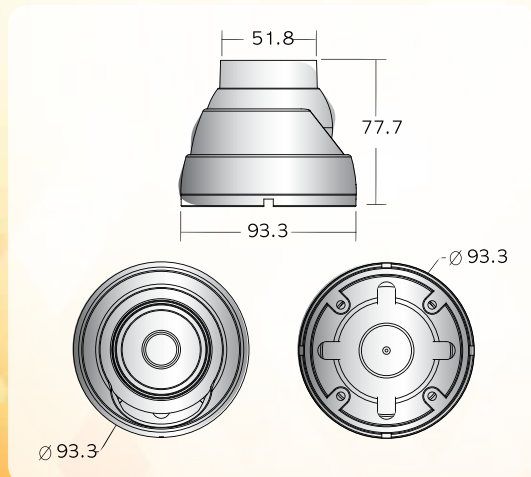

## 1080P EYEBALL IR CAMERA

TIB 2022-B Gray  
TIB 2022-W Ivory

- 3.7mm Fixed Lens
- True Day & Night (ICR)
- DC 12V

### FEATURES

- HD-TVI : High Definition Transport Video Interface  
1080p FULL HD Flawless Video
- 1/2.9" Sony CMOS
- 3.7mm Fixed Lens
- 0 Lux at IR On / 25 IR LED
- Upgraded Weatherproof Housing
- Auto Removable IR-Cut Filter (ICR) : True Day & Night.  
Deep color and clear video at both day and night time
- Smart IR / DNR (Digital Noise Reduction)
- Easy Installation
- DC 12V

### DIMENSIONS (mm)