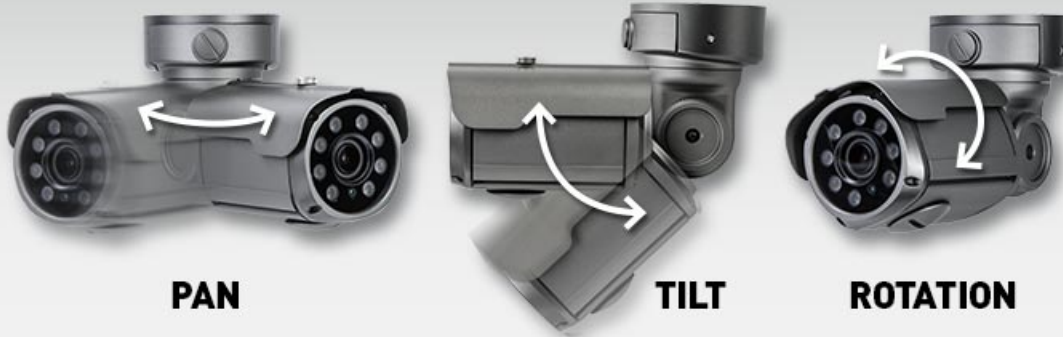

Eyemax | HD-TVI 1080p (2MP) IP68 Outdoor IR Bullet Camera with 6 COB IR, Motorized Vari-focal Lens, Dual power

1/2.9 inch SONY CMOS (IMX-222) • Resolution (1080P • 720P • 720P CROP) • TVI (Transport Video Interface) • 0 Lux at IR On (IR LED 08 pcs) • Upgraded Waterproof Housing (IP68rating) • WDR (Wide Dynamic Range) • Day & Night (ICR OPTION) • DNR (Digital Noise Reduction) • Easy Installation • ICR V/F lens • DC Auto IRIS V/F Lens • DC Auto IRIS & TDN V/F Lens • (Focal Length : 2.8~12mm) • MOTORIZED LENS

COB IR

CRISP & BEAUTIFUL IR IMAGE AT NIGHT

SINGLE POINT LOCK

3-AXIS ADJUSTMENTS / SINGLE SCREW LOCKING MECHANISM

EASY ACCESS OSD & CONFIGURATION

EASY SLIDE-IN INSTALLATION

Eyemax | HD-TVI 1080p (2MP) IP68 Outdoor IR Bullet Camera with 6 COB IR, Motorized Vari-focal Lens, Dual power

SPECIFICATIONS

Resolution	1080P, 720P, 720P CROP
Sensor	1/2.9 inch SONY CMOS (IMX-222)
Total Pixels	2000(H) × 1241(V) = 2,482,000
Effective Pixels	1944(H) × 1092(V) = 2,122,648
Scanning System	PROGRESSIVE
S/N (Y signal)	More than 52 dB (AGC Off)
Video Output	TVI / CVBS: 1.0Vp-p (75ohm)
Min.Illumination	0 Lux at IR On
White Balance	AUTO / AUTO EXT / PRESET / MANUAL
Electronic shutter speed	AUTO / MANUAL (1/30sec ~ 1/60,000sec)
SENS_UP	OFF / × 2 / × 3 / × 4 / × 5 / × 6 / × 7 / × 8
DNR	OFF / LOW / MIDDLE / HIGH
BACKLIGHT	OFF / WDR / BLC / HLM
Day & Night	AUTO (Day <--> Night TIME Change) , COLOR , B/W, EXTERN
PRIVACY / FLIP / FREEZE	OFF / ON
MOTION / DEFOG	OFF / SET
D.ZOOM	0 ~ 127 Level
Brightness	ADJUSTABLE (0 ~ 20 STEP)
Sharpness	ADJUSTABLE (0 ~ 10 STEP)
Smart IR	ADJUSTABLE (0 ~ 20 STEP)
COMM	RS-485 (PELCO-D)
Language	ENG, CHN, CHN(S), JPN, KOR
Temperature/Humidity	Operating (14°F ~ 122°F(-10°C ~ 50°C) / 30% ~ 80% RH) / Storage (-4°F ~ 140°F(-20°C ~ 60°C) / 20% ~ 90% RH)
Power	AC24V / DC12V Dual Power