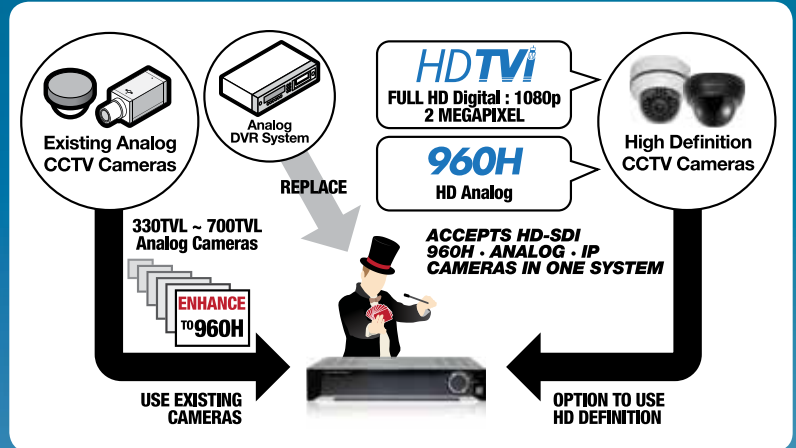

HOW IT WORKS

Upgrade just can't get any easier than this, just unplug all cameras from the old DVR and plug them back into the new DVR, it will just work. Absolutely no training or knowledge is necessary.

The best feature about the DVR is that both analog and HD-TVI cameras work in a single DVR. FULL HD security is not a luxury option any more, it is a must for today's security.

FREE
DDNS SERVICE

HDMI
OUTPUT

- Full Gui With Alpha Blending
- Individual Setting Of Resolution, Frame Rates And Picture Quality
- Instant Replay
- Digital Zoom (Live & Playback)
- Mouse Control
- Weekly Scheduler With Holiday By 10 Minutes Setting
- Covert, Disable And Private Function Of Cameras
- Motion Detection With 576 Area Settings
- Relay Alarm Output
- PTZ Control By RS-485
- Daylight Saving Time And Network Time Setting
- Multi-User Authority Up To 8 Users
- De-Interlacer Upon Live And Playback
- 22 Languages With Full Graphic
- Individual Network Port Setting
- Auto Deletion
- Import And Export The Configuration
- Interaction setup iva network
- POS Interface
- Dual Codec Engine For Independent Video Transmission