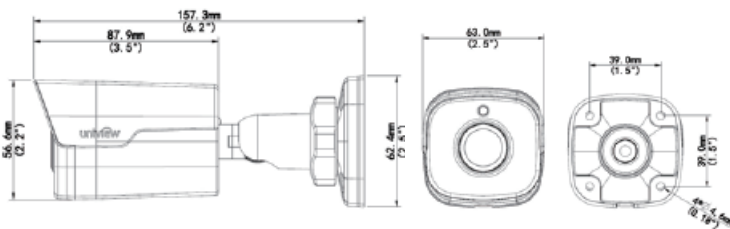

### Dimensions

| Model                      | IPC2122SR3-PF40-B   |
|----------------------------|---|
| Camera                     |   |
| Sensor                     | 1/2.7", 2.0 megapixel, progressive scan, CMOS   |
| Lens                       | 4.0mm@F1.8  |
| Angle of View              | 80.8°   |
| Shutter                    | Auto/Manual, 1/6~1/100000 s   |
| Min. Illumination          | Colour: 0.02 Lux (F1.8, AGC ON)<br>0 Lux with IR on   |
| IR Range                   | Up to 30m (98 ft) IR range  |
| Day/Night                  | IR-cut filter with auto switch (ICR)  |
| S/N                        | >52dB   |
| WDR                        | Digital WDR   |
| Noise Reduction            | 2D/3D   |
| Video                      |   |
| Max. Resolution            | 1920 × 1080   |
| Video Compression          | H.265, H.264, MJPEG   |
| Frame Rate                 | 1080P (1920*1080): Max. 30 fps; 720P (1280*720): Max. 30 fps;<br>D1 (720*576): Max. 30 fps                                |
| Video Streaming            | Triple  |
| 9:16 Corridor Mode         | Supported   |
| ROI                        | Supported   |
| HLC                        | Supported   |
| Evaluative Metering        | Supported   |
| OSD                        | Up to 8 OSDs  |
| Motion Detection           | Up to 2 areas   |
| Privacy Mask               | Up to 8 areas   |
| Smart                      |   |
| Behavior Detection         | Intrusion, crossing line, motion detection  |
| Intelligent Identification | Face detection, Defocus, Scene Change   |
| Statistical Analysis       | People counting   |
| Network                    |   |
| Protocols                  | L2TP, IPv4, IGMP, ICMP, ARP, TCP, UDP, DHCP, PPPoE, RTP, RTSP, RTCP, DNS, DDNS, NTP, FTP, UPnP, HTTP, HTTPS, SMTP, 802.1x |
| Compatible Integration     | ONVIF, API  |
| Interface                  |   |
| Network                    | 1 RJ45 10M/100M Base-TX Ethernet  |
| General                    |   |
| Power                      | 12 V DC, or PoE (IEEE802.3 af)<br>Power consumption: Max 6.4 W  |
| Dimensions (L × W × H)     | 157.3 × 62.4 × 63 mm (6.2" × 2.5" × 2.5")   |
| Weight                     | 0.45 kg (0.99 lb)   |
| Working Environment        | -35°C ~ +60°C (-31°F ~ 140°F),<br>Humidity ≤ 95% RH(non-condensing)   |
| Ingress Protection         | IP67  |