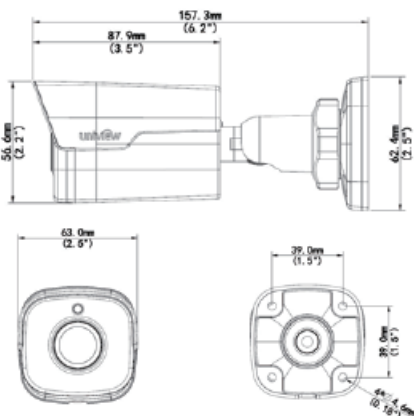

## 4MP WDR Network IR Mini Bullet Camera

### Specifications

### Key Features

- H.265 Compression
- 1/3" 4MP CMOS Sensor
- Effective Pixels: 2560 (H) × 1440 \*
- Smart IR, IR anti-reflection window
- IR Distance is up to 98ft (30M)
- 0.02 lux @F1.8, AGC ON; 0Lux
- 4MP@30fps
- WDR, 2D/3D DNR
- 3.6mm Fixed Lens
- DC 12V/PoE
- IP67

### Dimensions

Design and specifications are subject to change without notice.

Model	UN-IPC2124SR3DPF36
<b>Camera</b>	
Sensor	1/3", 4.0 megapixel, progressive scan, CMOS
Lens	3.6mm@F1.8
Angle of View(H)	76.8°
Shutter	Auto/Manual, 1/6~1/100000 s
Min. Illumination	Colour: 0.02 Lux (F1.8, AGC ON) 0 Lux with IR on
IR Range	Up to 30m (98 ft) IR range
Day/Night	IR-cut filter with auto switch (ICR)
S/N	>55dB
WDR	120dB
Noise Reduction	2D/3D
<b>Video</b>	
Max. Resolution	2592x1520
Video Compression	H.265/H.264/MJPEG
Frame Rate	4MP (2592x1520): Max. 20 fps; 4MP (2560x1440): Max. 25 fps 3MP (2048x1520): Max. 30 fps; 1080P (1920x1080): Max. 30 fps
Video Streaming	Triple
9:16 Corridor Mode	Supported
ROI	Supported
HLC	Supported
Evaluative Metering	Supported
OSD	Up to 8 OSDs
Motion Detection	Up to 2 areas
Privacy Mask	Up to 4 areas
<b>Smart</b>	
Behavior Detection	Intrusion, crossing line, motion detection
Intelligent Identification	Face detection, Defocus, Scene Change
Statistical Analysis	People counting
<b>Network</b>	
Protocols	L2TP, IPv4, IGMP, ICMP, ARP, TCP, UDP, DHCP, PPPoE, RTP, RTSP, RTCP, DNS, DDNS, NTP, FTP, UPnP, HTTP, HTTPS, SMTP, 802.1x
Compatible Integration	ONVIF, API
<b>Interface</b>	
Network	1 RJ45 10M/100M Base-TX Ethernet
<b>General</b>	
Power	12 V DC, or PoE (IEEE802.3 af) Power consumption: Max 6.4 W
Dimensions (L x W x H)	157.3 x 62.4 x 63 mm (6.2" x 2.5" x 2.5")
Weight	0.45 kg (0.99 lb)
Working Environment	-35°C ~ +60°C (-31°F ~ 140°F), Humidity ≤ 95% RH(non-condensing)
Ingress Protection	IP67