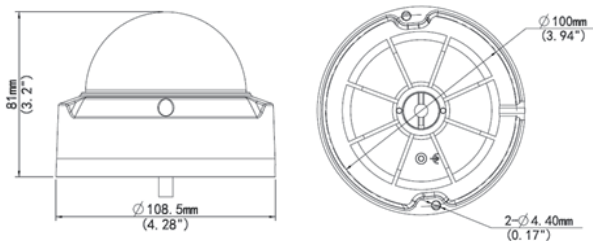

Dimensions

Design and specifications are subject to change without notice.

www.EasternCCTV.com

Headquarters

50 Commercial St.,
Plainview, NY 11803

TEL: 516-870-3779 FAX: 516-390-1200

Queens, NY

129-04 14th Ave.,
College Point, NY 11356

TEL: 718-939-2710 FAX: 718-939-2713

E. Los Angeles, CA

110 California Ave.,
City of Industry, CA, 91744

TEL: 626-961-8810 FAX: 626-961-8809

N. Hollywood, CA

13761 Saticoy St.
Panorama City, CA 91402

TEL: 818-924-9021 FAX: 818-849-5127

Miami, FL

4515 NW 72nd Ave.
Miami, FL 33166

TEL: 305-423-1329 FAX: 786-717-7282

Houston, TX

3790 Westchase Dr.,
Houston, TX 77042

TEL: 832-308-5282 FAX: 832-925-7454