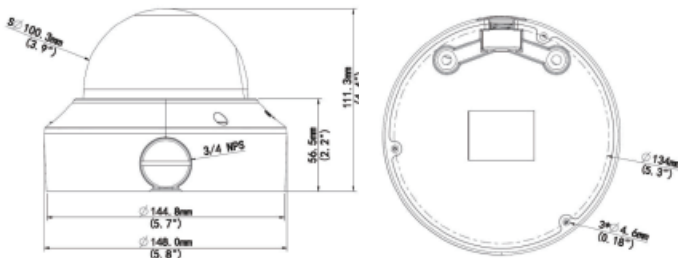

Dimensions

Design and specifications are subject to change without notice.

www.EasternCCTV.com

Headquarters

50 Commercial St.,
Plainview, NY 11803

TEL: 516-870-3779 FAX: 516-390-1200

Queens, NY

129-04 14th Ave.,
College Point, NY 11356

TEL: 718-939-2710 FAX: 718-939-2713

E. Los Angeles, CA

110 California Ave.,
City of Industry, CA, 91744

TEL: 626-961-8810 FAX: 626-961-8809

N. Hollywood, CA

13761 Saticoy St.
Panorama City, CA 91402

TEL: 818-924-9021 FAX: 818-849-5127

Miami, FL

4515 NW 72nd Ave.
Miami, FL 33166

TEL: 305-423-1329 FAX: 786-717-7282

Houston, TX

3790 Westchase Dr.,
Houston, TX 77042

TEL: 832-308-5282 FAX: 832-925-7454