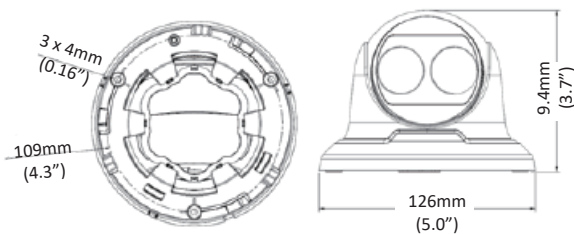

UN-IPC3614SR3DPF28M/36M/60M

4MP Network IR Fixed Dome Camera

Specifications

Model	UN-IPC3614SR3DPF28M	UN-IPC3614SR3DPF36M	UN-IPC3614SR3DPF60M
Camera			
Sensor	1/3", 4 megapixel, progressive scan, CMOS		
Lens	2.8mm@F1.8	3.6mm@F1.8	6mm@F1.8
Angle of view(H)	101.8°	76.8°	49.4°
Adjustment Range	Pan: 0°~360°, Tilt: 0°~77°, Rotation: 0°~360°		
Shutter	Auto/Manual, 1/6~1/100000 s		
Min. Illumination	Colour: 0.02 Lux (F1.8, AGC ON)		
	0 Lux with IR		
IR	30m (98ft) IR range		
Day/Night	IR-cut filter with auto switch (ICR)		
WDR	120 dB		
AWB(Auto white balance)	Auto/manual		
Gain Control	Auto/manual		
Noise Reduction	2D/3D		
Video			
Max. Resolution	2592×1520		
Video Compression	H.265, H.264, MJPEG		
Frame Rate	4MP (2592×1520): Max.20 fps; 4MP (2560×1440): Max.25 fps		
	3MP (2048×1520): Max.30 fps; 1080P (1920×1080): Max. 30 fps		
Video Streaming	Triple		
9:16 Corridor Mode	Supported		
Evaluative Metering	Supported		
OSD	Up to 8 OSDs		
Motion Detection	Up to 2 areas		
Privacy Mask	Up to 8 areas		
Smart			
Behavior Detection	Intrusion, crossing line, motion detection		
Intelligent Identification	Face detection, Defocus, Scene Change		
Statistical Analysis	People counting		
Network			
Protocols	HTTP, HTTPS, SMTP, 802.1x		
Compatible Integration	ONVIF,API		
Interface			
Network	10M/100M Base-TX Ethernet		
General			
Power	12 V DC, or PoE (IEEE802.3 af)		
	Power consumption: Max 5.5W		
Dimensions (Ø x H)	Ø126 x 94 mm (Ø5.0" x 3.7")		
Weight	0.45 kg (0.99lb)		
Operating Conditions	-35°C ~ +60°C (-31°F ~ 140°F), Humidity ≤ 95% RH(non-condensing)		
Ingress Protection	IP67		

Key Features

- 1/3" HD CMOS Sensor
- Up to 2592 × 1520 resolution, 20fps
- 2.8 / 3.6 / 6.0mm Fixed Lens
- WDR, Smart IR, Distance: 30m
- ONVIF
- DC12V, PoE
- IP67

Dimensions

Design and specifications are subject to change without notice.