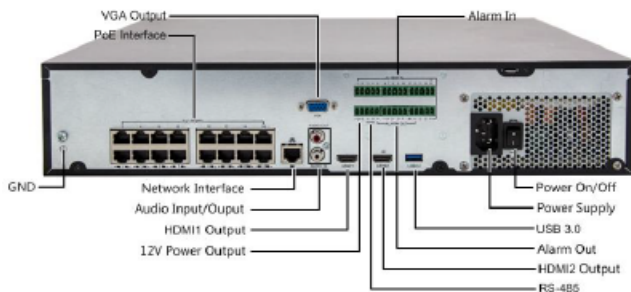

Specification:

Model	UN-NVR30432EP
Video/Audio Input	
IP Video Input	32CH
Two-way Audio Input	1CH, RCA
Network	
Incoming Bandwidth	320Mbps
Outgoing Bandwidth	320Mbps
Remote Users	128
Protocols	P2P, UPnP, NTP, DHCP, PPPoE
Video/Audio Output	
HDMI/VGA output	HDMI1 / VGA: 1920x1080p /60Hz, 1920x1080p /50Hz, 1600x1200 /60Hz, 1280x1024 /60Hz, 1280x720 /60Hz, 1024x768 /60Hz HDMI2: 4K (3840x2160) /60Hz, 4K (3840x2160) /30Hz, 1920x1080p /60Hz, 1920x1080p /50Hz, 1600x1200 /60Hz, 1280x1024 /60Hz, 1280x720 /60Hz, 1024x768 /60Hz
Recording Resolution	12MP / 8MP / 6MP / 5MP / 4MP / 3MP / 1080P / 960P / 720P / D1 / 2CIF / CIF
Audio Output	1CH, RCA
Synchronous Playback	16CH
Corridor Mode Screen	3/4/5/7/9/10/12/16/32
Decoding	
Decoding format	Ultra 265, H.265, H.264
Live view/Playback	12MP / 8MP / 6MP / 5MP / 4MP / 3MP / 1080P / 960P / 720P / D1 / 2CIF / CIF
Capability	3 x 12MP@25, 4 x 4K@30, 8 x 4MP@30, 16 x 1080p@30, 32 x 960p@25
Hard Disk	
SATA	4 SATA interfaces
Capacity	up to 8TB for each HDD
Smart	
VCA Detection	Face detection, Intrusion detection, Cross line detection, Audio detection, Defocus detection, Scene change detection, Auto tracking
VCA Search	Face search, Behavior search
Statistical Analysis	People counting
External Interface	
Network Interface	1 RJ-45 10M/100M/1000M self-adaptive Ethernet Interface
Serial Interface	1 x RS485
USB Interface	Front panel: 2 x USB2.0 Rear panel: 1 x USB3.0
Alarm In / Out	16CH / 4CH
Power Output	12 VDC
PoE	
Interface	16 independent 100 Mbps PoE network interfaces
Max Power	Max 30W for single port Max 200W in total (12.5W for each)
Supported Standard	IEEE 802.3at
General	
Power Supply	100 ~ 240 VAC Power Consumption: ≤ 20 W(without HDD)
Working Environment	-10°C ~ +55°C (+14°F ~ +131°F), Humidity ≤ 90% RH(non-condensing)
Dimensions(WxDxH)	442mm x 425mm x 86mm (17.4" x 16.7" x 3.4")
Weight	≤ 5.24 Kg (11.55 lb) (without HDD)

Design and specifications are subject to change without notice.

www.EasternCCTV.com

Headquarters

50 Commercial St.,
Plainview, NY 11803

TEL: 516-870-3779 FAX: 516-390-1200

Queens, NY

129-04 14th Ave.,
College Point, NY 11356

TEL: 718-939-2710 FAX: 718-939-2713

E. Los Angeles, CA

110 California Ave.,
City of Industry, CA 91744

TEL: 626-961-8810 FAX: 626-961-8809

N. Hollywood, CA

13761 Saticoy St.
Panorama City, CA 91402

TEL: 818-924-9021 FAX: 818-849-5127

Miami, FL

4515 NW 72nd Ave.
Miami, FL 33166

TEL: 305-423-1329 FAX: 786-717-7282

Houston, TX

3790 Westchase Dr.,
Houston, TX 77042

TEL: 832-308-5282 FAX: 832-925-7454