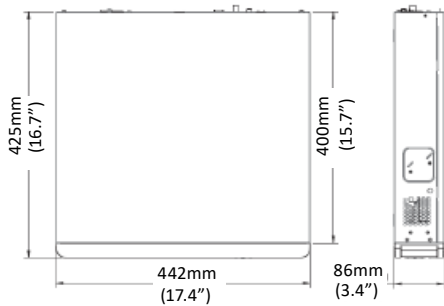

Physical Interfaces:

Rear Panel: