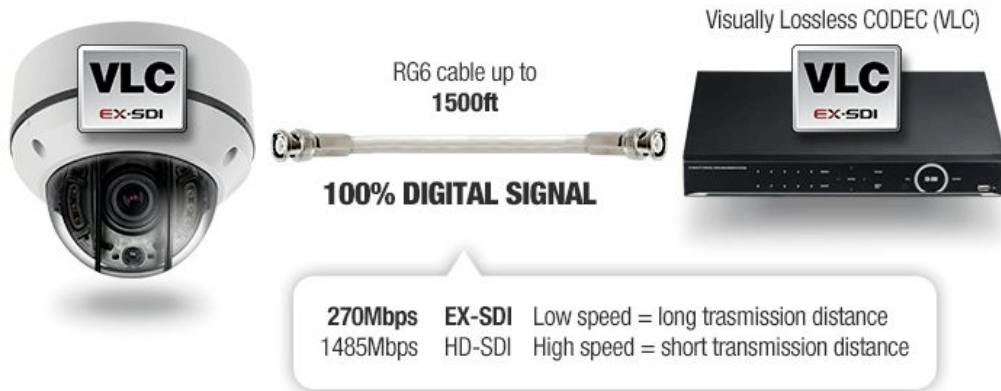

# MAGIC Lite Series - 4CH 1080p DVR System - Supports EX-SDI / HD-SDI / 960H / Analog / IP

**Magic DVR detects Analog / 960H / EX-SDI / HD-SDI cameras automatically** • Records up to 1 IP cameras • REAL-TIME Live / 1080p@ Pentaplex Recording • **Programmable Multi-CH Spot Out** • iPhone® Android® App Available (**MR.PATROL**). • Mac CMS application • POS Interface ready • Free DDNS Support • 1 x SATA (up to 6TB; 6TB EA.)  
Please use the link [HERE](#) to add HDD to cart.

## The Secrets

EX-SDI utilize low frequency signal combine with the new VLC (Visually Lossless CODEC) technology, able to push up 99% identical image quality at more than twice the transmission distance.

## Ready for 4K

EX-SDI is built in mind of adopting 4K resolution to security. Thanks to the EX-SDI VLC feature, because of that it is possible to transmit 4K in realtime FPS over coaxial cable.

## Video Balun compatible

UTP cable is another option to transmit EX-SDI video signal in order to reduce cable cost. Specialized video balun for EX-SDI is required. (sold separately)