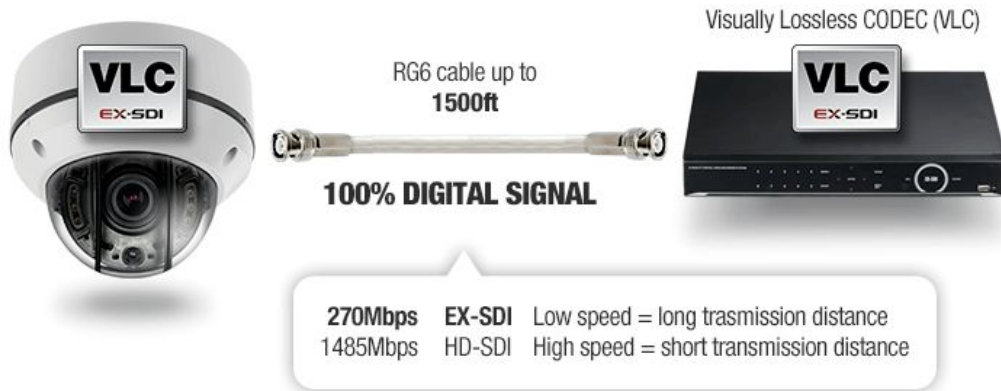

MAGIC Lite Series - 8CH 1080p DVR System - Supports EX-SDI / HD-SDI / 960H / Analog / IP

Magic DVR detects Analog / 960H / EX-SDI / HD-SDI cameras automatically • Records up to 2 IP cameras • REAL-TIME Live / 1080p@ Pentaplex Recording • **Programmable Multi-CH HD Spot Out** • iPhone® Android® App Available (**MR.PATROL**). • Mac CMS application • POS Interface ready • Free DDNS Support • 1 × SATA (up to 6TB; 6TB EA.)
Please use the link [HERE](#) to add HDD to cart.

What is EX-SDI?

Union of great advantages from all existing technologies

EX-SDI
THE NEXT GENERATION HD-TECHNOLOGY

The Secrets

EX-SDI utilize low frequency signal combine with the new VLC (Visually Lossless CODEC) technology, able to push up 99% identical image quality at more than twice the transmission distance.

Ready for 4K

EX-SDI is built in mind of adopting 4K resolution to security. Thanks to the EX-SDI VLC feature, because of that it is possible to transmit 4K in realtime FPS over coaxial cable.

Backward Compatibility

EX-SDI Magic series will work with any HD-SDI cameras. Just like the Magic series once were compatible with their predecessors' technologies

Video Balun compatible

UTP cable is another option to transmit EX-SDI video signal in order to reduce cable cost. Specialized video balun for EX-SDI is required. (sold separately)