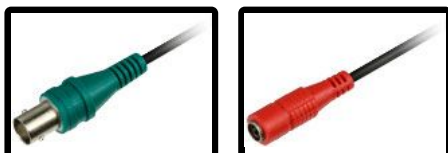

HD-SDI 1080p(2MP) IR Bullet Camera w/ Auto-Iris VF Lens & 42 IR LED

HD-SDI
1080p
DC 12V
IP66 Outdoor
Case color

1/2.8" CMOS • 2.8~12mm Auto-Iris Vari-Focal Lens • 42 IR LEDs • True Day & Night(ICR) • AWB (Auto White Balance)

FEATURES

- 1/2.8" Sensor
- Video Output: HD 1080P@30fps/25fps
- 2.8~12mm Mega Pixel Lens
- High-quality IR Cut Filter
- Weather Proof: IP66

Image Sensor	1/2.8" Mega Pixel Sensor
Signal System	NTSC / PAL
Sync. System	Internal Sync.
Effective Pixels	2.0 Mega Pixels
Sensing Area	5.42mm x 3.41mm
Horizontal Resolution	NTSC : 1920×1080P 30fps / PAL : 1920×1080P 25fps
Video Output	1 × HD-SDI output
S/N Ratio	More than 50dB (AGC OFF)
White Balance	Auto White Balance
Shutter Speed	1/25-1/50,000 sec
Illumination for Infrared Switching	Night/Day, ON/OFF
Minimum Illumination	0 Lux(with IR ON)
# of IR LED	42
Built-in Lens	2.8~12mm Mega Pixel Lens
Infrared Wavelength	850nm
Weather-Resistance	IP66
Working Temperature	-10°C ~ 50°C
Storage Temperature	-20°C ~ 60°C
Power Requirement	DC 12V

Camera Inputs & Outputs

HD-SDI Video
Output

DC Power Input

Camera Contents

Screw Anchor ×
3

Mounting
Screws × 3

Mounting Lock
Tool