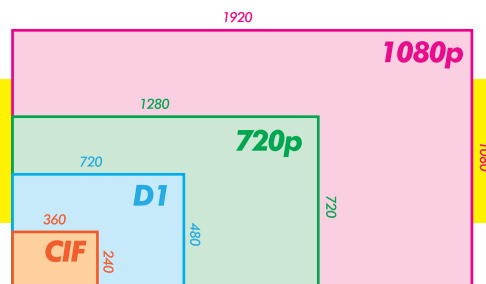

FULL HD OVER COAX USE YOUR EXISTING COAX CABLE

HDSDI

XIR 1202-W White

HD-SDI FULL HD (1080p)
IR BULLET CAMERA
3.6mm 3 Mega-Pixel Lens
True Day & Night (ICR)
DC 12V / 3DDNR
Dual Output (HD-SDI/Analog)
24 IR LED

1080P OUTDOOR INFRARED BULLET CAMERA WITH ICR

2 MEGA PIXEL
Up To 1080p

x22 MORE COVERAGE than
Conventional CCTV Camera

DUAL OUTPUT HD-SDI/Analog

3DDNR

DAY & NIGHT FUNCTION

This camera has a function that automatically selects the mode that is appropriate for daytime or night-time conditions. The COLOR mode operates in daytime conditions to provide optimum colors, and BW mode operates in nighttime conditions to enhance the definition of the image.

PRIVACY FUNCTION

The PRIVACY function enables you to select and record only choose area among twenty-eight areas.

ADDITIONAL FUNCTION

White Balance, Motion Detection, Mirror, Sharpness, Freeze, and Digital Zoom are also available.

CONTROLLED OSD MENU

The camera can be controlled by selecting text displayed on the monitor screen.

XIR 1202	
Solution	1/2.8" Mega Pixel Sensor
Signal System	PAL/NTSC
Sync. System	Internal Sync.
Effective Pixels	2.0 Mega Pixels
Sensing Area	S.42mm × 3.41 mm
Horizontal Resolution	PAL:1920×1080P 25F/S NTSC: 1920×1080P 30F/S
Video Output	1.0Vp-p75Ω
S/N Ratio	More than 50dB (AGC OFF)
White Balance	Auto Tracking White Balance
Shutter Speed	1/25-1/50000
Infrared Lamps	Night/Day ON/OFF
Minimum Illumination	0 Lux(Infrared Lamps Turn on)
Infrared Wavelength	850nm
IR Leds	24 Pcs
Built-In Lens	3.6mm 3 Mega Pixel Lens
Working Temperature	-10 °C-50 °C
Storage Temperature	-20 °C-50 °C
Power Requirement	DC12V