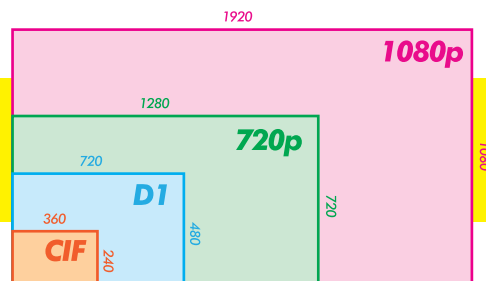

# HDSDI!

HD-SDI FULL HD (1080p) Security Camera

2.8~12mm Mega-Pixel AVF Lens (External Control)

True Day & Night (ICR)

DC 12V or AC 24V

80 IR LED / Range up to 200ft

## 1080P LONG RANGE OUTDOOR IR BULLET CAMERA WITH ICR & DUAL POWER

**2** MEGA PIXEL  
Up To 1080p

**x22** MORE COVERAGE than  
Conventional CCTV Camera