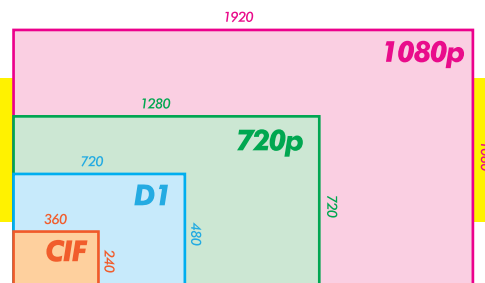

# HDSDI!

HD-SDI FULL HD (1080p) Security Camera

2.8~12mm Mega-Pixel AVF Lens

True Day & Night (ICR)

DC 12V

35 IR LED

## 1080P STORM® OUTDOOR IR DOME CAMERA W/ ICR

**2** MEGA PIXEL  
Up To 1080p

**x22** MORE COVERAGE than  
Conventional CCTV Camera