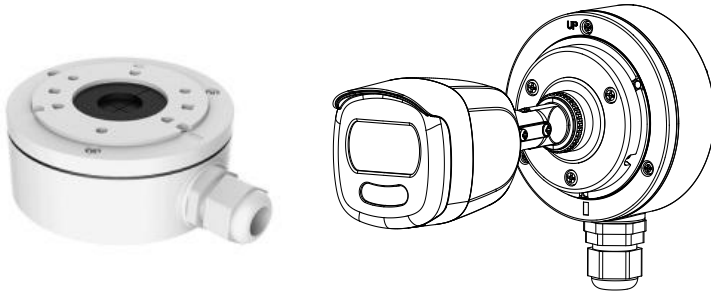

Dimension

Accessory

LTB345

Junction Box