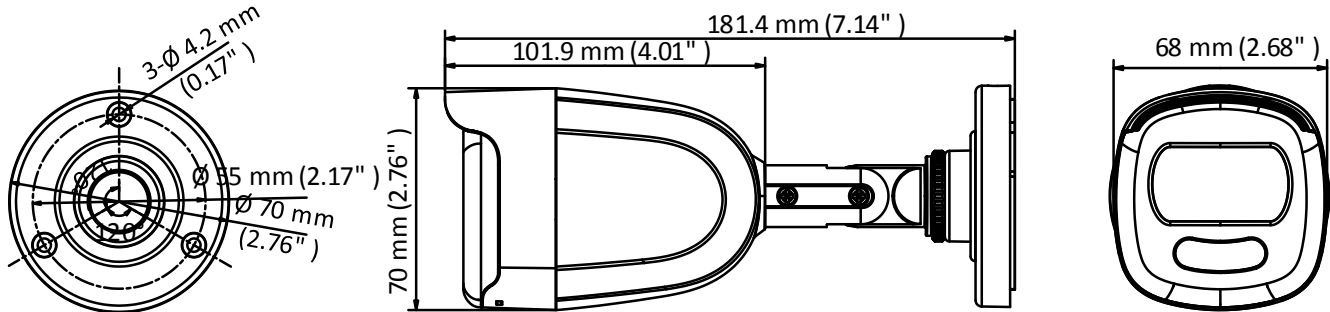

### Key Features

- 2 MP high performance CMOS
- 1920 × 1080 resolution
- Full time color
- 3.6 mm fixed lens
- Up to 66ft(20 m) white light distance
- 3D DNR, true WDR
- 4 in 1 video output (switchable TVI/AHD/CVI/CVBS)
- IP67
- OSD menu via UTC technology with Platinum DVR

## Specifications

<b>Camera</b>	
Image Sensor	2 MP CMOS image sensor
Resolution	1920 (H) × 1080 (V)
Frame Rate	PAL: 1080p@25fps NTSC: 1080p@30fps
Min. illumination	Color: 0.0005 Lux @ (F1.0, AGC ON), 0 Lux with white light
Shutter Time	PAL: 1/25 s to 1/50, 000 s NTSC: 1/30 s to 1/50, 000 s
Slow Shutter	Max. 16x
Lens	3.6 mm fixed lens
Horizontal Field of View	83.6° (3.6 mm)
Lens Mount	M16
Day & Night	Color
Synchronization	Internal synchronization
WDR (Wide Dynamic Range)	120 dB
<b>Menu</b>	
AGC	Yes
White Balance	Auto/Manual
BLC (Backlight Compensation)	Yes
Privacy Mask	4 programmable privacy masks
Motion Detection	4 programmable areas
WDR	Yes
Functions	Brightness, Sharpness, 3D DNR, Mirror, Smart light
<b>Interface</b>	
Video Output	1 HD analog output
Switch Button	TVI/AHD/CVI/CVBS
<b>General</b>	
Operating Conditions	-40 °C to 60 °C (-40 °F to 140 °F), humidity: 90% or less (non-condensation)
Power Supply	12 VDC ±25%
Power Consumption	Max. 3 W
Protection Level	IP67
Material	Metal
White Light	Up to 66ft(20 m)
Communication	Up the coax, TVI output
Dimensions	181.4 mm × 70 mm × 68 mm (7.14" × 2.75" × 2.68")
Weight	Approx. 390 g (0.86 lb.)

## Dimension