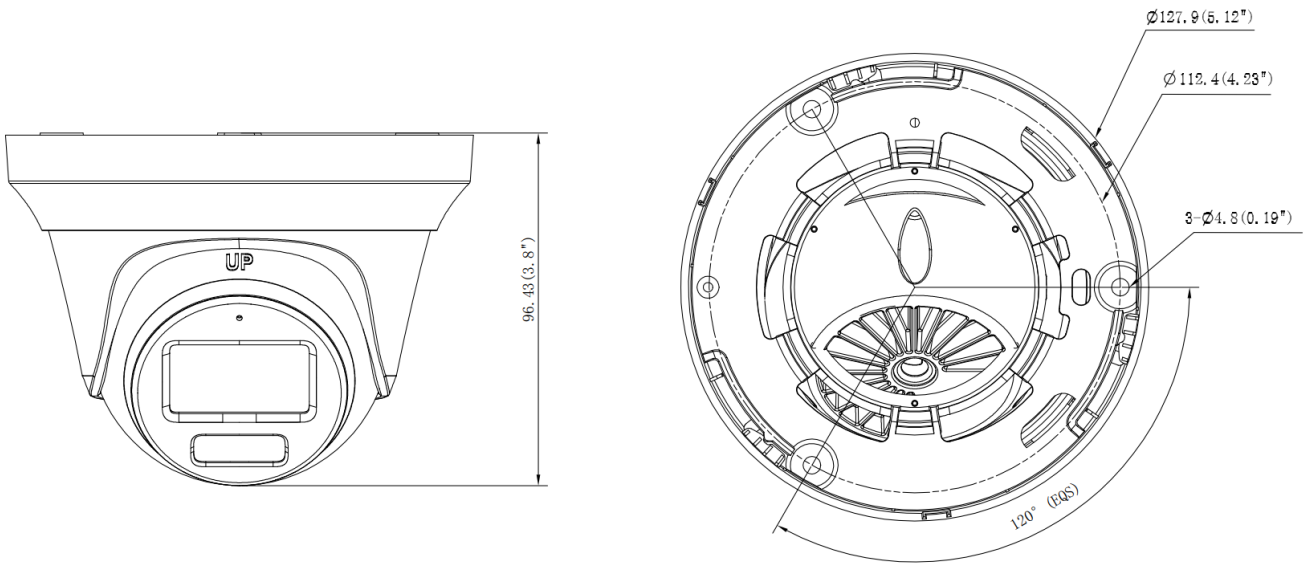

▪ **Dimension**

▪ **Accessory**

LTB307 Junction box	LTB301 Wall mount